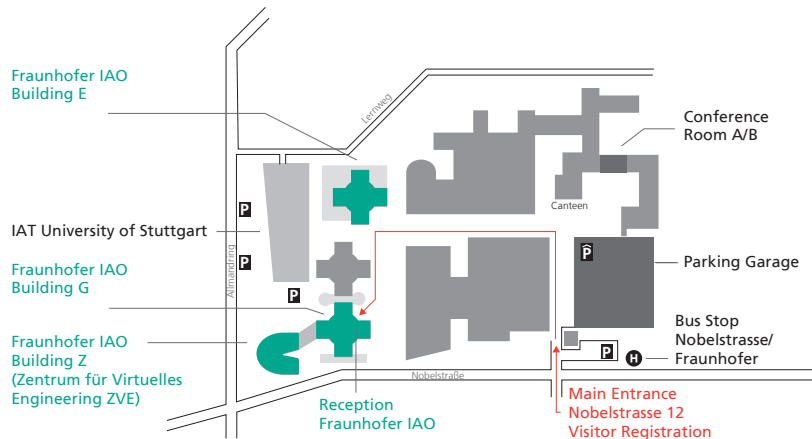

Auto | Autobahn A8 Karlsruhe -

München bis zum Autobahnkreuz Stuttgart, hier auf die A81/A831 (Singen), dann in Richtung Stuttgart-Zentrum, durchfahren bis Ausfahrt Universität, dort an der Ampel links abbiegen in die Universitätsstraße; diese mündet nach ca. 120 m in die Nobelstraße; direkt hinter der Bushaltestelle »Nobelstraße« rechts auf das Fraunhofer-Gelände abbiegen; Parkmöglichkeiten bestehen im Parkhaus des Institutszentrums.

How to find us:

Fraunhofer IAO
Nobelstrasse 12
70569 Stuttgart
Germany

By S-Bahn (suburban rail)

From Stuttgart main station or the airport, take S-Bahn (suburban rail) line S1, S2 or S3 in the direction of Vaihingen as far as the stop "Universität" (university). Follow the exit sign "Wohngebiet Schranne/Endelbang". From here it is a 15 minute walk to the institute (about 900 m). Alternatively, take the bus line 84, 91, 92, 746, 747, 748 or 749 as far as the stop "Nobelstrasse".

By car | Arriving on the A8

Autobahn from the direction of Karlsruhe or Munich, when you reach the Stuttgart interchange (Autobahnkreuz Stuttgart), turn onto the A81/A381 following the signs to Stuttgart-Zentrum (city center). Continue to the exit "Universität" (university), then turn left at the traffic lights into Universitätsstrasse, which leads into Nobelstrasse about 120 m later. The entrance to the Institute Center is on the right, just beyond the "Nobelstrasse" bus stop. Parking is available in the Institute Center's parking garage.

Taxi | From the airport to the Institute Center approximately 13 km (15 min.). From Stuttgart main station approx. 12 km (15 min.).