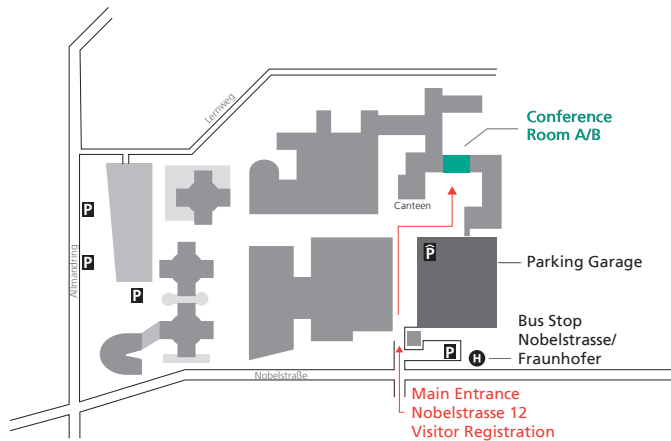

How to find us:

Fraunhofer Institute Center Stuttgart
Nobelstrasse 12
70569 Stuttgart
Germany

By S-Bahn (suburban rail)

From Stuttgart main station or the airport, take S-Bahn (suburban rail) line S1, S2 or S3 in the direction of Vaihingen as far as the stop "Universität" (university). Follow the exit sign "Wohngebiet Schranne/Endelbang". From here it is a 15 minute walk to the institute (about 900 m). Alternatively, take the bus line 84, 91, 92, 746, 747, 748 or 749 as far as the stop "Nobelstrasse".

By car | Arriving on the A8

Autobahn from the direction of Karlsruhe or Munich, when you reach the Stuttgart interchange (Autobahnkreuz Stuttgart), turn onto the A81/A381 following the signs to Stuttgart-Zentrum (city center). Continue to the exit "Universität" (university), then turn left at the traffic lights into Universitätstrasse, which leads into Nobelstrasse about 120 m later. The entrance to the Institute Center is on the right, just beyond the "Nobelstrasse" bus stop. Parking is available in the Institute Center's parking garage.