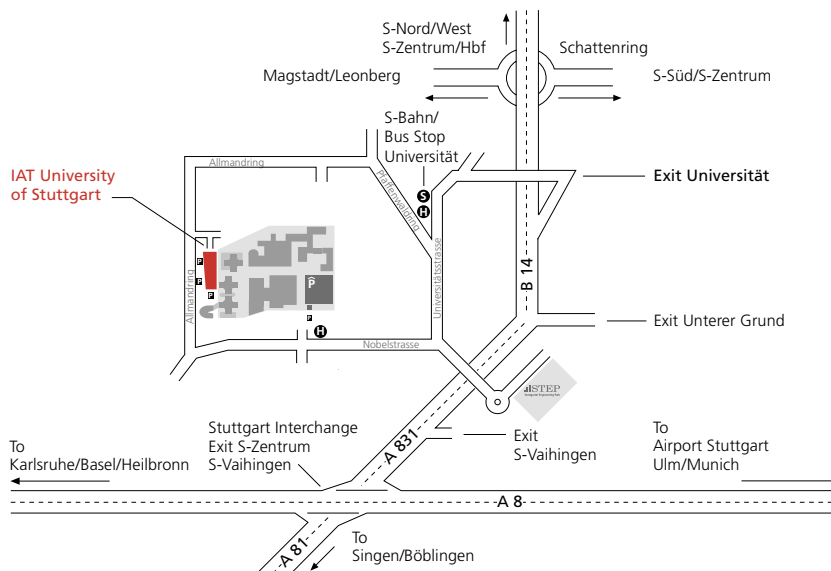

FRAUNHOFER-INSTITUT FÜR ARBEITSWIRTSCHAFT UND ORGANISATION IAO

How to find us:

Institute Center Stuttgart

IAT University of Stuttgart
Allmandring 35
70569 Stuttgart, Germany
Phone +49 711 970-2124

Fraunhofer IAO
Public Relations
Nobelstrasse 12
70569 Stuttgart, Germany
Phone +49 711 970-2124

By S-Bahn (suburban rail)

From Stuttgart main station or the airport, take S-Bahn (suburban rail) line S1, S2 or S3 in the direction of Vaihingen as far as the stop "Universität" (university). Follow the exit sign "Wohngebiet Schranne/Endelbang". From here it is a 15 minute walk to the institute (about 900 m). Alternatively, take the bus line 84, 91, 92, 746, 747, 748, 749 as far as the stop „Nobelstrasse“.

By car | Arriving on the A8 autobahn from the direction of Karlsruhe or Munich, when you reach the Stuttgart interchange (Autobahnkreuz Stuttgart), turn onto the A81/A381 following the signs to Stuttgart-Zentrum (city center). Continue to the exit "Universität" (university), then turn left at the traffic lights into Universitätsstrasse, which leads into Nobelstrasse about 120 m later. The entrance to the Institute Center is on the right, just beyond the "Nobelstrasse" bus stop. Parking is available in the Institute Center's parking garage.

Taxi | From the airport to the Institute Center approximately 13 km (15 min.). From Stuttgart main station approx. 12 km (15 min.).