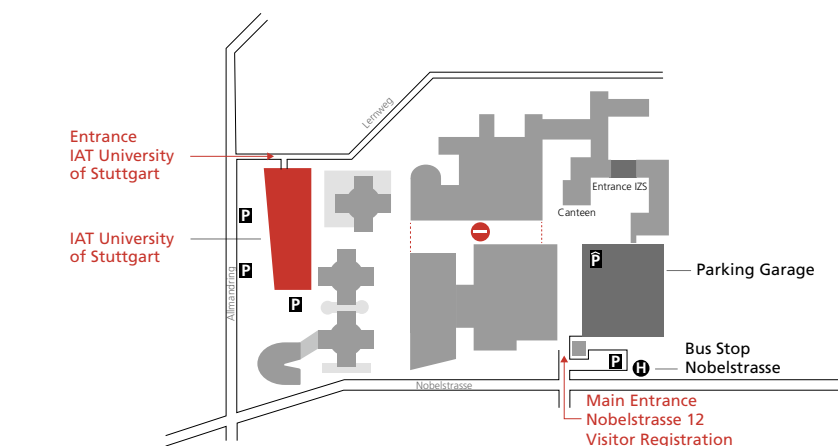

FRAUNHOFER-INSTITUT FÜR ARBEITSWIRTSCHAFT UND ORGANISATION IAO

How to find us:

Institute Center Stuttgart

IAT University of Stuttgart
Allmandring 35
70569 Stuttgart, Germany
Phone +49 711 970-2124

Fraunhofer IAO
Public Relations
Nobelstrasse 12
70569 Stuttgart, Germany
Phone +49 711 970-2124

By S-Bahn (suburban rail)

From Stuttgart main station or the airport, take S-Bahn (suburban rail) line S1, S2 or S3 in the direction of Vaihingen as far as the stop "Universität" (university). Follow the exit sign "Wohngebiet Schranne/Endelbang". From here it is a 15 minute walk to the institute (about 900 m). Alternatively, take the bus line 84, 91, 92, 746, 747, 748, 749 as far as the stop „Nobelstrasse“.

By car | Arriving on the A8 autobahn from the direction of Karlsruhe or Munich, when you reach the Stuttgart interchange (Autobahnkreuz Stuttgart), turn onto the A81/A381 following the signs to Stuttgart-Zentrum (city center). Continue to the exit "Universität" (university), then turn left at the traffic lights into Universitätsstrasse, which leads into Nobelstrasse about 120 m later. The entrance to the Institute Center is on the right, just beyond the "Nobelstrasse" bus stop. Parking is available in the Institute Center's parking garage.

Taxi | From the airport to the Institute Center approximately 13 km (15 min.). From Stuttgart main station approx. 12 km (15 min.).