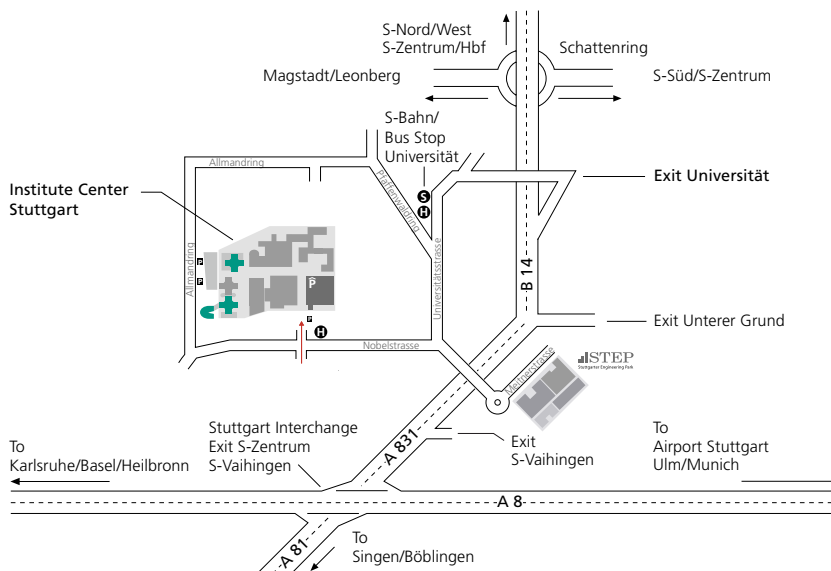

Fraunhofer

IAO

FRAUNHOFER-INSTITUT FÜR ARBEITSWIRTSCHAFT UND ORGANISATION IAO

How to find us:

Institute Center Stuttgart

Fraunhofer IAO
Public Relations
Nobelstrasse 12
70569 Stuttgart, Germany

Phone +49 711 970-2124

By S-Bahn (suburban rail)

From Stuttgart main station or the airport, take S-Bahn (suburban rail) line S1, S2 or S3 in the direction of Vaihingen as far as the stop "Universität" (university). Follow the exit sign "Wohngebiet Schranne/Endelbang". From here it is a 15 minute walk to the institute (about 900 m). Alternatively, take the bus line 84, 91, 92, 746, 747, 748 or 749 as far as the stop "Nobelstrasse".

By car | Arriving on the A8

Autobahn from the direction of Karlsruhe or Munich, when you reach the Stuttgart interchange (Autobahnkreuz Stuttgart), turn onto the A81/A381 following the signs to Stuttgart-Zentrum (city center). Continue to the exit "Universität" (university), then turn left at the traffic lights into Universitätstrasse, which leads into Nobelstrasse about 120 m later. The entrance to the Institute Center is on the right, just beyond the "Nobelstrasse" bus stop. Parking is available in the Institute Center's parking garage.

Taxi | From the airport to the

Institute Center approximately 13 km (15 min.). From Stuttgart main station approx. 12 km (15 min.).