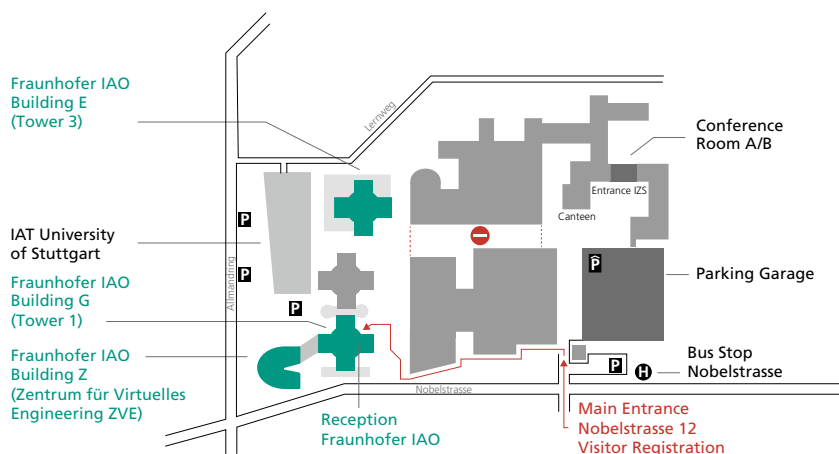

Fraunhofer

IAO

FRAUNHOFER-INSTITUT FÜR ARBEITSWIRTSCHAFT UND ORGANISATION IAO

How to find us:

Institute Center Stuttgart

Fraunhofer IAO
Public Relations
Nobelstrasse 12
70569 Stuttgart, Germany

Phone +49 711 970-2124

By S-Bahn (suburban rail)

From Stuttgart main station or the airport, take S-Bahn (suburban rail) line S1, S2 or S3 in the direction of Vaihingen as far as the stop "Universität" (university). Follow the exit sign "Wohngebiet Schranne/Endelbang". From here it is a 15 minute walk to the institute (about 900 m). Alternatively, take the bus line 84, 91, 92, 746, 747, 748 or 749 as far as the stop "Nobelstrasse".

By car | Arriving on the A8

Autobahn from the direction of Karlsruhe or Munich, when you reach the Stuttgart interchange (Autobahnkreuz Stuttgart), turn onto the A81/A381 following the signs to Stuttgart-Zentrum (city center). Continue to the exit "Universität" (university), then turn left at the traffic lights into Universitätstrasse, which leads into Nobelstrasse about 120 m later. The entrance to the Institute Center is on the right, just beyond the "Nobelstrasse" bus stop. Parking is available in the Institute Center's parking garage.

Taxi | From the airport to the

Institute Center approximately 13 km (15 min.). From Stuttgart main station approx. 12 km (15 min.).