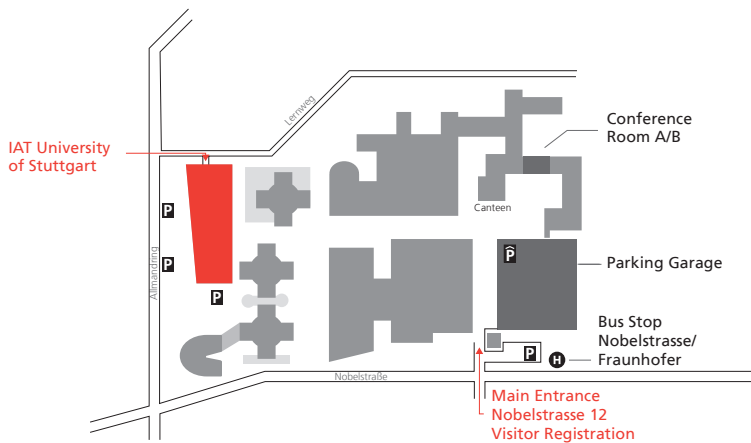

Auto | Autobahn A8 Karlsruhe -

München bis zum Autobahnkreuz Stuttgart, hier auf die A81/A831 (Singen), dann in Richtung Stuttgart-Zentrum, durchfahren bis Ausfahrt Universität, dort an der Ampel links abbiegen in die Universitätsstraße; diese mündet nach ca. 120 m in die Nobelstraße; direkt hinter der Bushaltestelle »Nobelstraße« rechts auf das Fraunhofer-Gelände abbiegen; Parkmöglichkeiten bestehen im Parkhaus des Institutszentrums.

By S-Bahn (suburban rail)

From Stuttgart main station or the airport, take S-Bahn (suburban rail) line S1, S2 or S3 in the direction of Vaihingen as far as the stop "Universität" (university). Follow the exit sign "Wohngebiet Schranne/Endelbang". From here it is a 15 minute walk to the institute (about 900 m). Alternatively, take the bus line 84, 91, 92, 746, 747, 748 or 749 as far as the stop "Nobelstrasse".

By car | Arriving on the A8

Autobahn from the direction of Karlsruhe or Munich, when you reach the Stuttgart interchange (Autobahnkreuz Stuttgart), turn onto the A81/A381 following the signs to Stuttgart-Zentrum (city center). Continue to the exit "Universität" (university), then turn left at the traffic lights into Universitätsstrasse, which leads into Nobelstrasse about 120 m later. The entrance to the Institute Center is on the right, just beyond the "Nobelstrasse" bus stop. Parking is available in the Institute Center's parking garage.