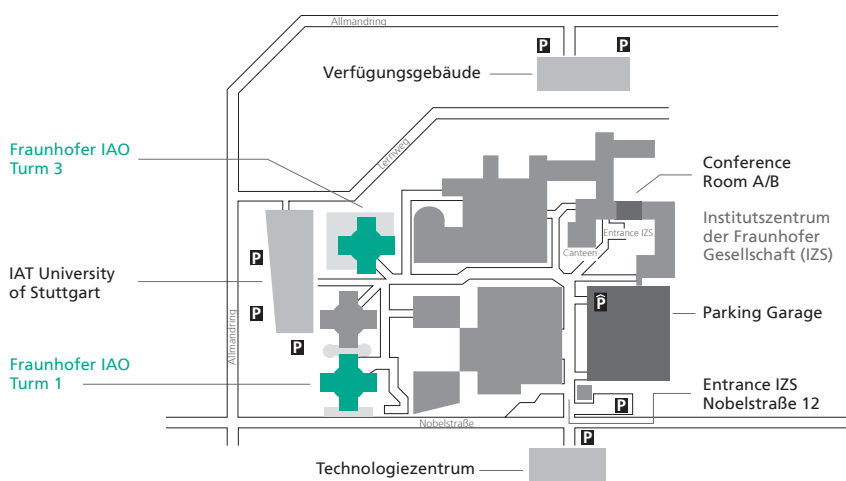

Fraunhofer

IAO

FRAUNHOFER-INSTITUT FÜR ARBEITSWIRTSCHAFT UND ORGANISATION IAO

By S-Bahn (suburban rail)

From Stuttgart main station or the airport, take S-Bahn (suburban rail) line S1, S2 or S3 in the direction of Vaihingen as far as the stop »Universität« (university). Follow the exit sign »Wohngebiet Schranne / Endelbang«. From here it is a ten-minute walk to the institute (about 500 m).

By car | Arriving on the A8 autobahn from the direction of Karlsruhe or Munich, when you reach the Stuttgart interchange (Autobahnkreuz Stuttgart), turn onto the A81/A381 following the signs to Stuttgart-Zentrum (city center). Continue to the exit »Universität« (university), then turn left at the traffic lights into Universitätsstraße, which leads into Nobelstraße about 120 m later. The entrance to the Fraunhofer complex is on the right, just beyond the »Nobelstraße« bus stop. Parking is available in the institute center's parking garage.