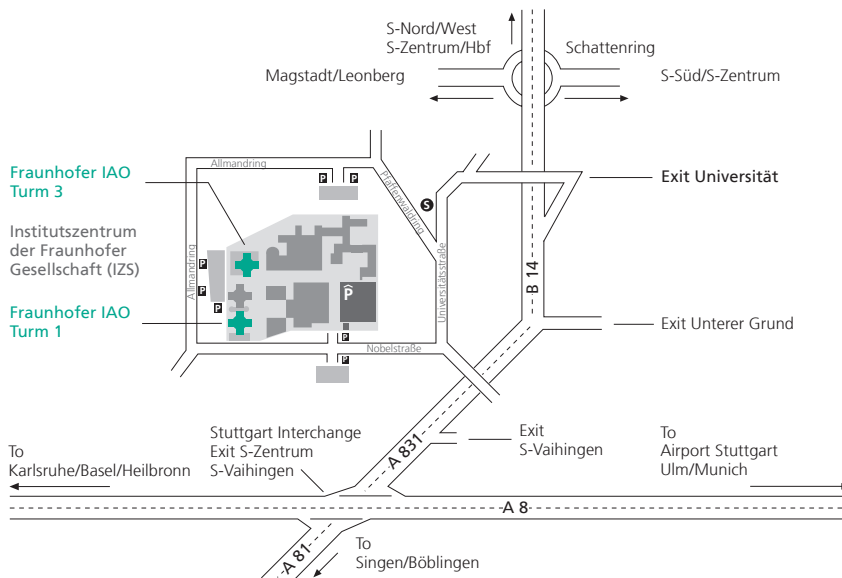

Fraunhofer

IAO

FRAUNHOFER-INSTITUT FÜR ARBEITSWIRTSCHAFT UND ORGANISATION IAO

By S-Bahn (suburban rail)

From Stuttgart main station or the airport, take S-Bahn (suburban rail) line S1, S2 or S3 in the direction of Vaihingen as far as the stop »Universität« (university). Follow the exit sign »Wohngebiet Schranne / Endelbang«. From here it is a ten-minute walk to the institute (about 500 m).

By car | Arriving on the A8 autobahn from the direction of Karlsruhe or Munich, when you reach the Stuttgart interchange (Autobahnkreuz Stuttgart), turn onto the A81/A381 following the signs to Stuttgart-Zentrum (city center). Continue to the exit »Universität« (university), then turn left at the traffic lights into Universitätsstraße, which leads into Nobelstraße about 120 m later. The entrance to the Fraunhofer complex is on the right, just beyond the »Nobelstraße« bus stop. Parking is available in the institute center's parking garage.